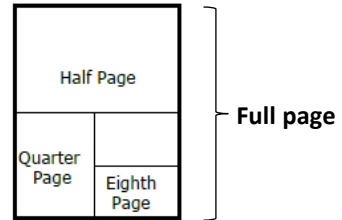

Sale Price

Full page and 2 complimentary tix to Flemington Show:

- **Platinum Plus:** in color..... ☐ $250   ☐ **$150**
- **Platinum:** in black & white..... ☐ $200   ☐ **$125**

Half Page:

- **Gold Plus:** in color ..... ☐ $150   ☐ **$100**
- **Gold:** in black & white..... ☐ $140   ☐ **$90**

Quarter Page:

- **Silver Plus:** in color..... ☐ $110   ☐ **$55**
- **Silver:** in black & white..... ☐ $100   ☐ **$50**

Eighth Page (Business Card):

- **Bronze Plus:** in color..... ☐ $60   ☐ **$30**
- **Bronze:** in black & white..... ☐ $50   ☐ **$25**

Please contact us directly if you are interested in the below sponsorships:

Back Cover: Full page in color and 4 complimentary VIP tix to Flemington show..... ☐ $500   ☐ **$250**

Inside Front Cover: Full page in color and 4 complimentary VIP tix to Flemington show..... ☐ $400   ☐ **$200**

_____
Name

_____
Business Name (if business)

_____
Street Address

_____
City, State, Zip Code

_____
Cell Phone:

_____
Email:

_____
Amount:

_____
Signature: